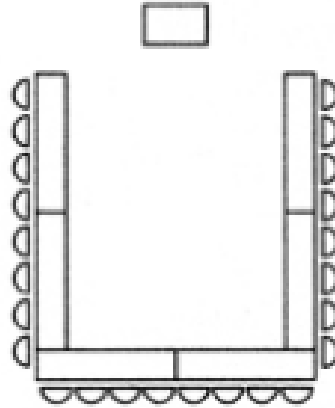

CONFERENCE ROOMS

CARIBBEAN WORLD RESORTS SOMA BAY

LAYOUT

BALL ROOM SET UP OPTIONS

BALL ROOM

SET UP OPTIONS

CLASSROOM STYLE

CAPACITY:
120 TO 150 PAX

BANQUET STYLE (RECTANGULAR TABLES)

CAPACITY:
180 PAX

BALL ROOM

SET UP OPTIONS

U-SHAPE STYLE

CAPACITY:
60 TO 80 PAX

THEATRE STYLE

CAPACITY:
300 TO 350 PAX

OTHER ROOMS

SET UP OPTIONS

FOYER

USE:

- COFFEE BREAKS
- BUFFET

Breakout Room #1

BLOCK TABLE CAPACITY:

20 TO 25 PAX

OTHER ROOMS

SET UP OPTIONS

Breakout Room #1

FREE CAPACITY:
20 TO 25 PAX

Breakout Room #2

BLOCK TABLE CAPACITY:
12 TO 16 PAX

SAMPLES BALL ROOM SET UP OPTIONS

U-SHAPE STYLE