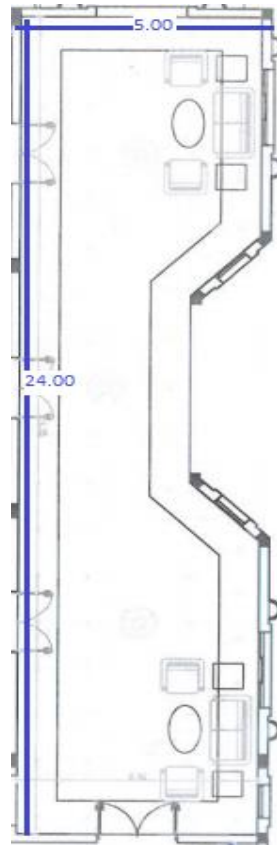

CONFERENCE ROOMS

CARIBBEAN WORLD RESORTS SOMA BAY

LAYOUT

BALL ROOM SET UP OPTIONS

BALL ROOM

SET UP OPTIONS

CLASSROOM STYLE

CAPACITY:
120 TO 150 PAX

BANQUET STYLE (RECTANGULAR TABLES)

CAPACITY:
180 PAX

BALL ROOM

SET UP OPTIONS

U-SHAPE STYLE

CAPACITY:
60 TO 80 PAX

THEATRE STYLE

CAPACITY:
300 TO 350 PAX

OTHER ROOMS

SET UP OPTIONS

FOYER

USE:

- COFFEE BREAKS
- BUFFET

Breakout Room #1

BLOCK TABLE CAPACITY:

20 TO 25 PAX

OTHER ROOMS

SET UP OPTIONS

Breakout Room #1

FREE CAPACITY:
20 TO 25 PAX

Breakout Room #2

BLOCK TABLE CAPACITY:
12 TO 16 PAX

SAMPLES BALL ROOM SET UP OPTIONS

U-SHAPE STYLE