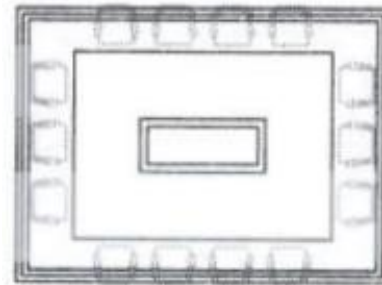

CONFERENCE ROOMS

CARIBBEAN WORLD RESORTS SOMA BAY

LAYOUT

BALL ROOM SET UP OPTIONS

BALL ROOM

SET UP OPTIONS

CLASSROOM STYLE

CAPACITY:
120 TO 150 PAX

BANQUET STYLE (RECTANGULAR TABLES)

CAPACITY:
180 PAX

BALL ROOM

SET UP OPTIONS

U-SHAPE STYLE

CAPACITY:
60 TO 80 PAX

THEATRE STYLE

CAPACITY:
300 TO 350 PAX

OTHER ROOMS

SET UP OPTIONS

FOYER

USE:

- COFFEE BREAKS
- BUFFET

Breakout Room #1

BLOCK TABLE CAPACITY:

20 TO 25 PAX

OTHER ROOMS

SET UP OPTIONS

Breakout Room #1

FREE CAPACITY:
20 TO 25 PAX

Breakout Room #2

BLOCK TABLE CAPACITY:
12 TO 16 PAX

SAMPLES BALL ROOM SET UP OPTIONS

U-SHAPE STYLE