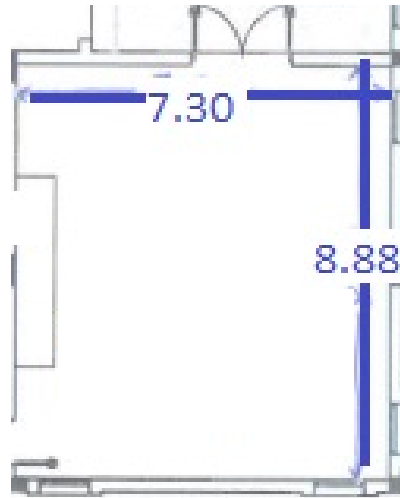

BANQUET STYLE (RECTANGULAR TABLES)

CAPACITY:
180 PAX

BALL ROOM

SET UP OPTIONS

U-SHAPE STYLE

CAPACITY:
60 TO 80 PAX

THEATRE STYLE

CAPACITY:
300 TO 350 PAX

OTHER ROOMS

SET UP OPTIONS

FOYER

USE:

- COFFEE BREAKS
- BUFFET

Breakout Room #1

BLOCK TABLE CAPACITY:

20 TO 25 PAX

OTHER ROOMS

SET UP OPTIONS

Breakout Room #1

FREE CAPACITY:
20 TO 25 PAX

Breakout Room #2

BLOCK TABLE CAPACITY:
12 TO 16 PAX

SAMPLES BALL ROOM SET UP OPTIONS

U-SHAPE STYLE