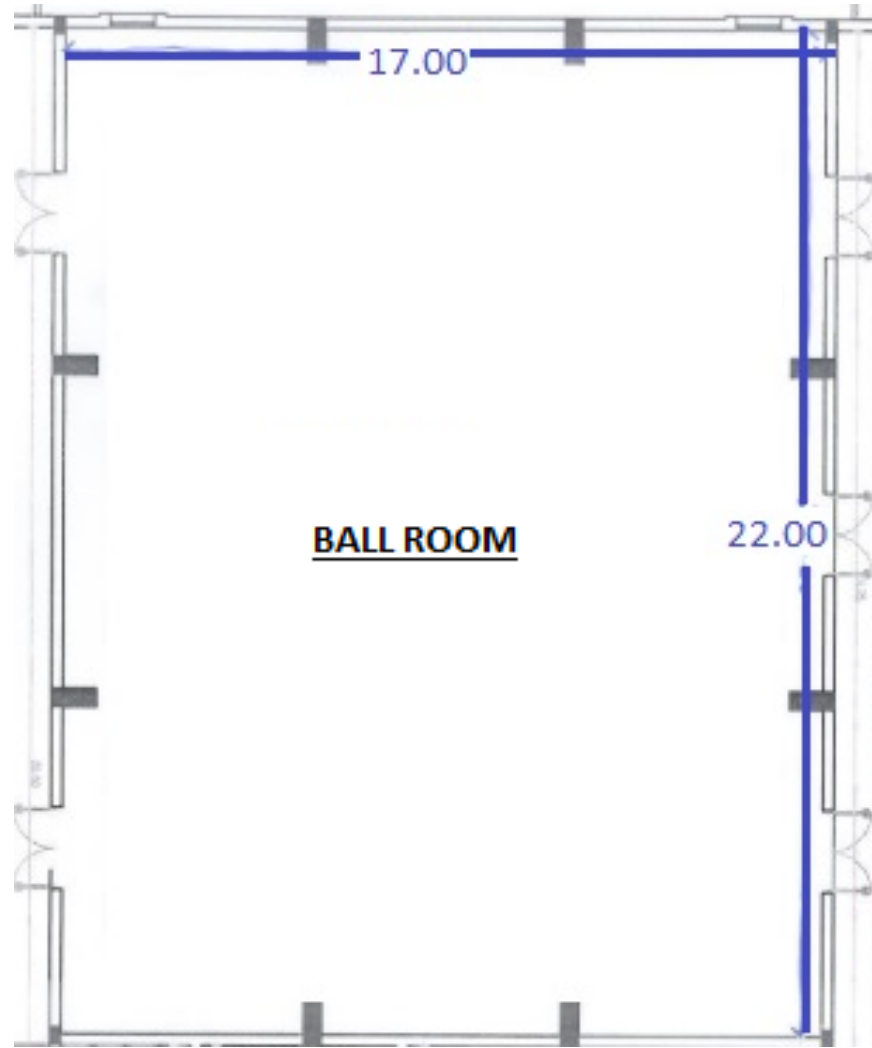

CONFERENCE ROOMS

CARIBBEAN WORLD RESORTS SOMA BAY

LAYOUT

BALL ROOM SET UP OPTIONS

BALL ROOM

SET UP OPTIONS

CLASSROOM STYLE

CAPACITY:
120 TO 150 PAX

BANQUET STYLE (RECTANGULAR TABLES)

CAPACITY:
180 PAX

BALL ROOM

SET UP OPTIONS

U-SHAPE STYLE

CAPACITY:
60 TO 80 PAX

THEATRE STYLE

CAPACITY:
300 TO 350 PAX

OTHER ROOMS

SET UP OPTIONS

FOYER

USE:

- COFFEE BREAKS
- BUFFET

Breakout Room #1

BLOCK TABLE CAPACITY:

20 TO 25 PAX

OTHER ROOMS

SET UP OPTIONS

Breakout Room #1

FREE CAPACITY:
20 TO 25 PAX

Breakout Room #2

BLOCK TABLE CAPACITY:
12 TO 16 PAX

SAMPLES BALL ROOM SET UP OPTIONS

U-SHAPE STYLE