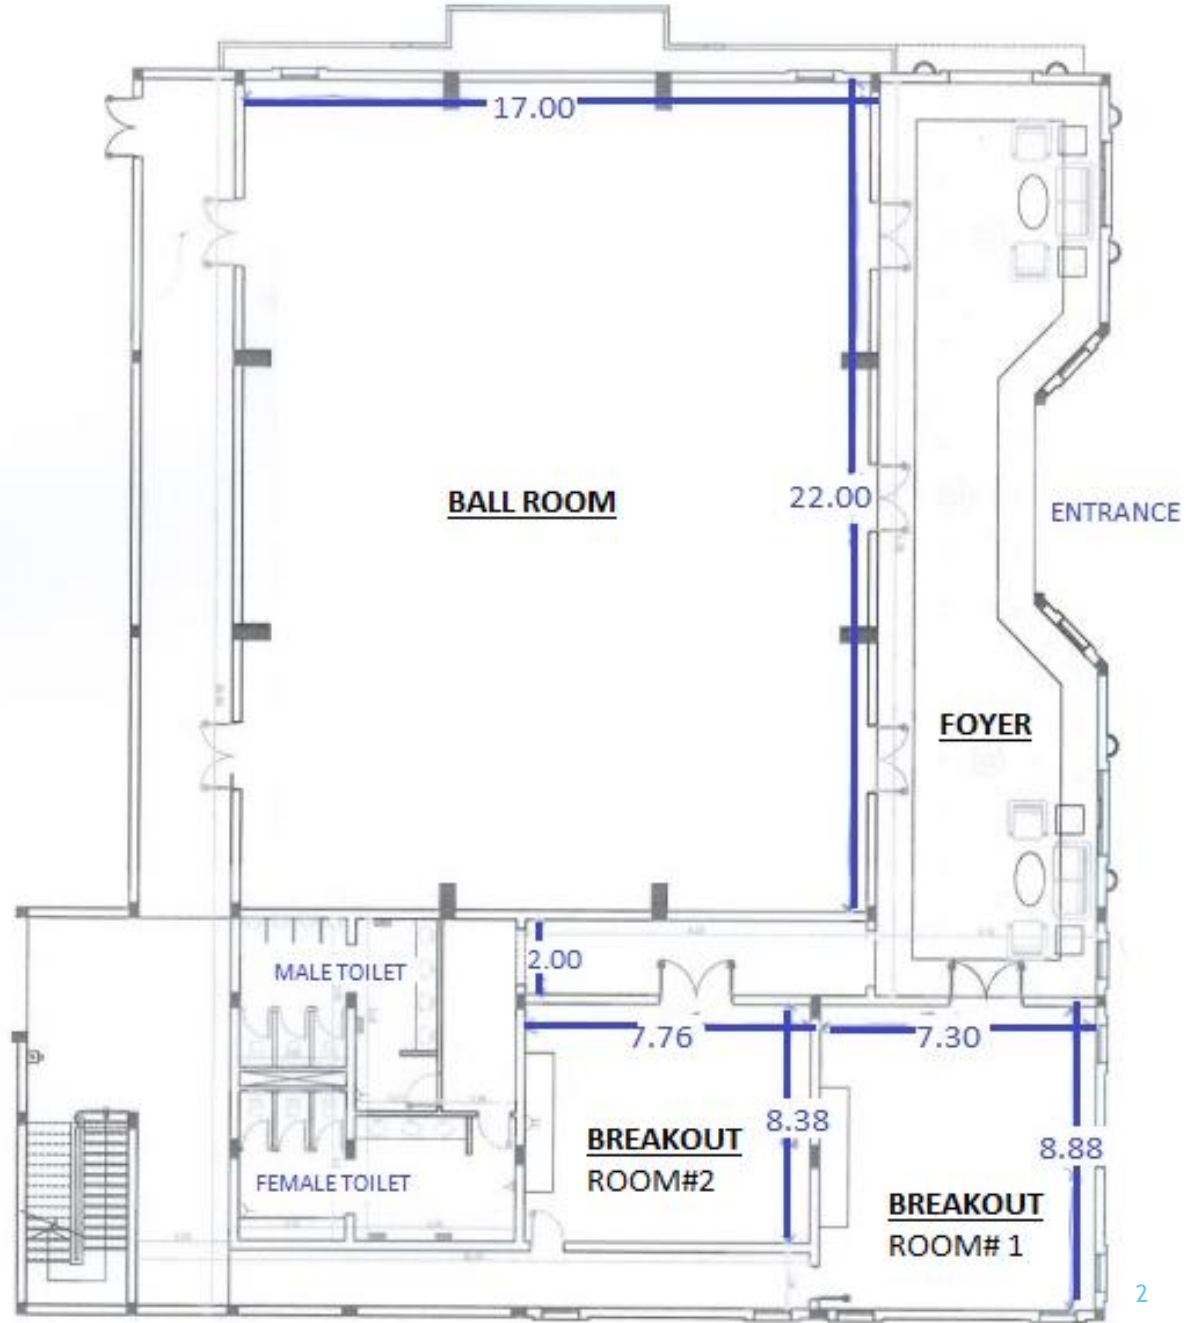

CONFERENCE ROOMS

CARIBBEAN WORLD RESORTS SOMA BAY

LAYOUT

BALL ROOM SET UP OPTIONS

BALL ROOM

SET UP OPTIONS

CLASSROOM STYLE

CAPACITY:
120 TO 150 PAX

BANQUET STYLE (RECTANGULAR TABLES)

CAPACITY:
180 PAX

BALL ROOM

SET UP OPTIONS

U-SHAPE STYLE

CAPACITY:
60 TO 80 PAX

THEATRE STYLE

CAPACITY:
300 TO 350 PAX

OTHER ROOMS

SET UP OPTIONS

FOYER

USE:

- COFFEE BREAKS
- BUFFET

Breakout Room #1

BLOCK TABLE CAPACITY:

20 TO 25 PAX

OTHER ROOMS

SET UP OPTIONS

Breakout Room #1

FREE CAPACITY:
20 TO 25 PAX

Breakout Room #2

BLOCK TABLE CAPACITY:
12 TO 16 PAX

SAMPLES BALL ROOM SET UP OPTIONS

U-SHAPE STYLE